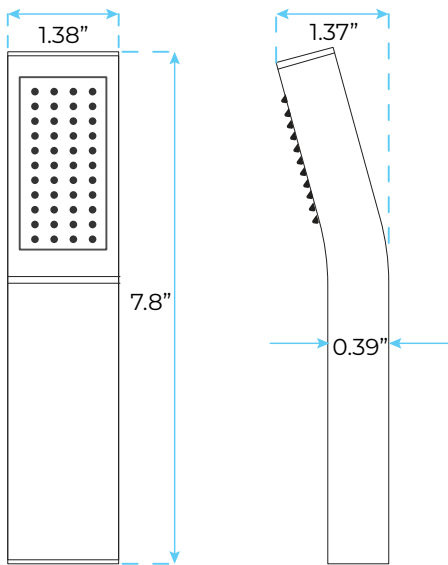

FONTANA FLAVIA BRUSHED NICKEL COLOR CHANGING LED RAINFALL SHOWER SET SPECS

Specifications

- Type: Bath & Shower Set
- Number of Control Handles: 2 Handle
- Surface Treatment: Brushed Nickel
- Shower Head Type: Fixed Swivel Type
- Valve Core Material: Ceramic
- Feature: Color Changing LED Light
- Installation Type: Wall Mount
- Cold/Hot Water Control Type: Single Handle Dual Control
- Showerhead material: Stainless Steel

Shower Head Size:

8", 10", 12", 16"

8", 10", 12", 16" Flow Rate
1.8 GPM / 6.8 LPM (rain Shower);

The LED light will change its color by detecting water temperature:
 0-30°C (32-86°F): Blue LED
 30-40°C (86-104°F): Green LED
 40-50°C (104-122°F): Red LED
 50-100°C (122-212°F): Flashing Red LED

Note: The LED lights are powered by water flow, and will be activated once the water is turned on.

Hand Shower Size:

The minimum required water pressure is 0.05 MPa (0.5 bar).
Flow rate 2.5 GPM (9.5 LPM).

Mixer Size :